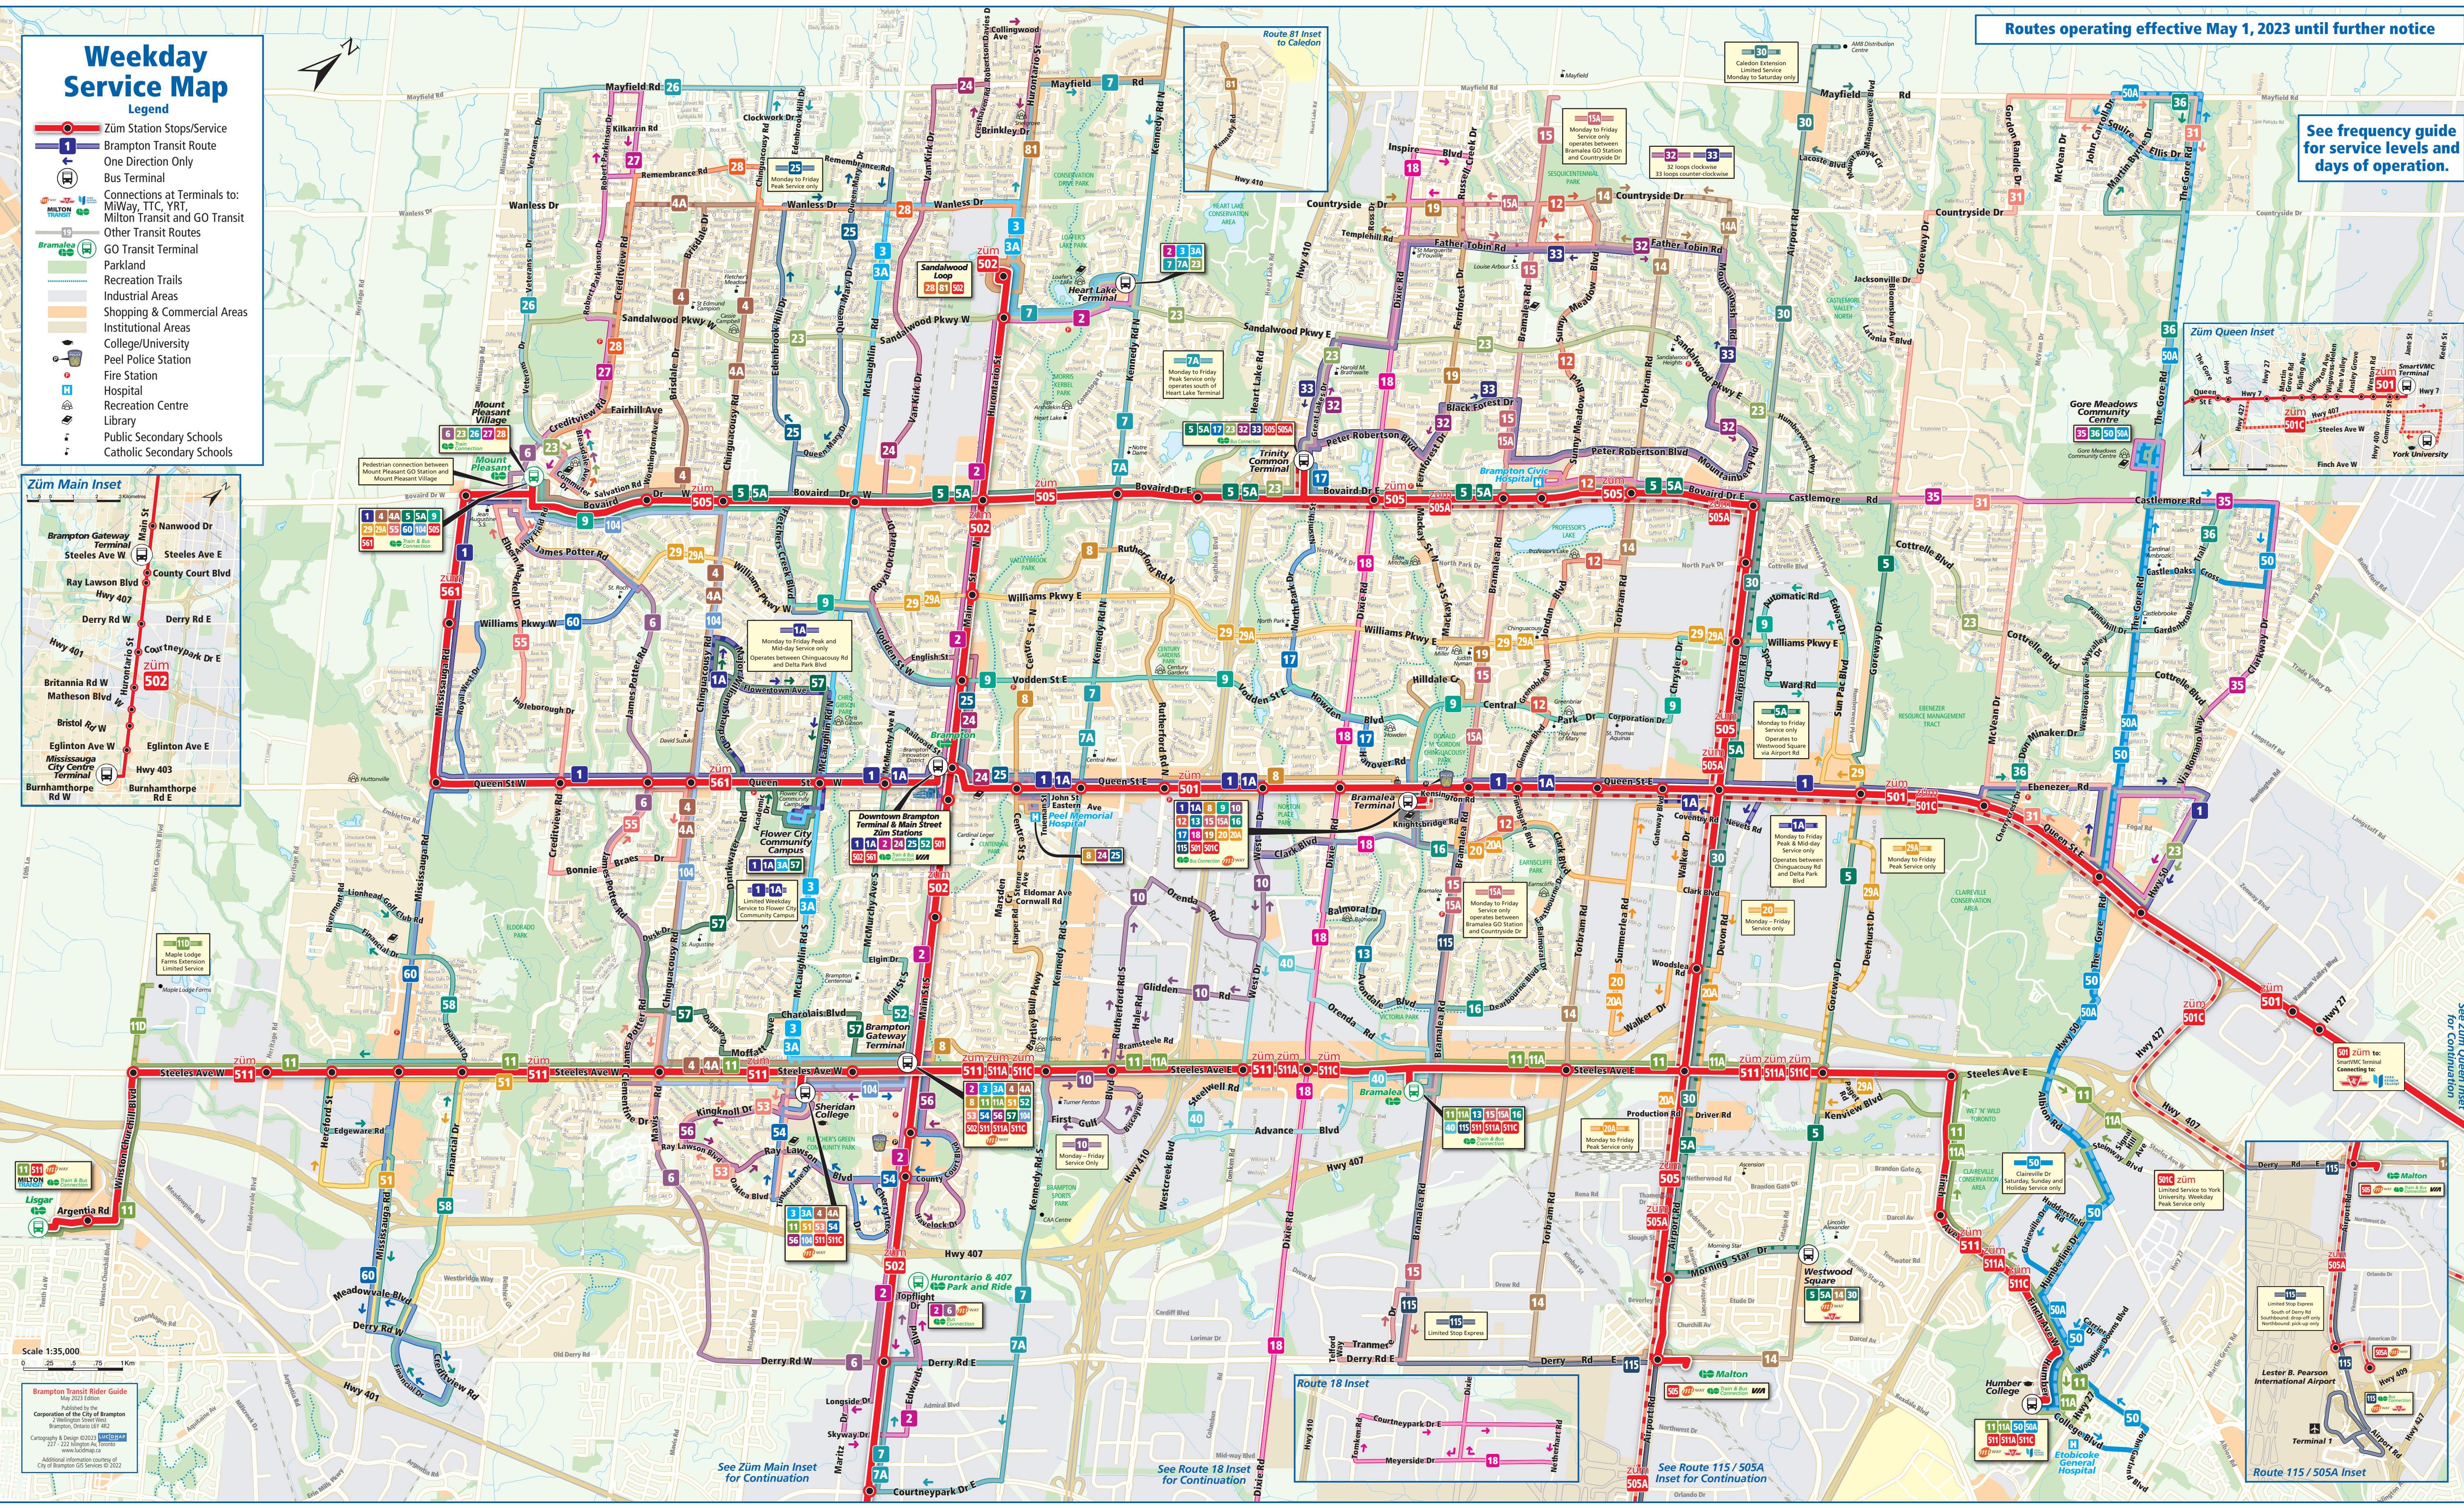

See frequency guide for service levels and days of operation.

Weekday Service Map

Legend

- Zim Station Stops/Service
- Brampton Transit Route
- One Direction Only
- Bus Terminal
- Connections at Terminals to:
 - MiWay, TTC, YRT, Milton Transit and GO Transit
 - Other Transit Routes
 - GO Transit Terminal
- Parkland
- Recreation Trails
- Industrial Areas
- Shopping & Commercial Areas
- Institutional Areas
- College/University
- Peel Police Station
- Fire Station
- Hospital
- Recreation Centre
- Library
- Public Secondary Schools
- Catholic Secondary Schools

Zim Main Inset

Map showing downtown Brampton routes including 502, 501, 503, 504, 505, 506, 507, 508, 509, 510, 511, 512, 513, 514, 515, 516, 517, 518, 519, 520, 521, 522, 523, 524, 525, 526, 527, 528, 529, 530, 531, 532, 533, 534, 535, 536, 537, 538, 539, 540, 541, 542, 543, 544, 545, 546, 547, 548, 549, 550, 551, 552, 553, 554, 555, 556, 557, 558, 559, 560, 561, 562, 563, 564, 565, 566, 567, 568, 569, 570, 571, 572, 573, 574, 575, 576, 577, 578, 579, 580, 581, 582, 583, 584, 585, 586, 587, 588, 589, 590, 591, 592, 593, 594, 595, 596, 597, 598, 599, 600.

Zim Queen Inset

Map showing Queen Inset routes including 501, 502, 503, 504, 505, 506, 507, 508, 509, 510, 511, 512, 513, 514, 515, 516, 517, 518, 519, 520, 521, 522, 523, 524, 525, 526, 527, 528, 529, 530, 531, 532, 533, 534, 535, 536, 537, 538, 539, 540, 541, 542, 543, 544, 545, 546, 547, 548, 549, 550, 551, 552, 553, 554, 555, 556, 557, 558, 559, 560, 561, 562, 563, 564, 565, 566, 567, 568, 569, 570, 571, 572, 573, 574, 575, 576, 577, 578, 579, 580, 581, 582, 583, 584, 585, 586, 587, 588, 589, 590, 591, 592, 593, 594, 595, 596, 597, 598, 599, 600.

Additional information courtesy of
City of Brampton GO Services © 2022

See Zim Main Inset for Continuation

See Route 18 Inset for Continuation

See Route 115 / 505A Inset for Continuation

See Zim Queen Inset for Continuation