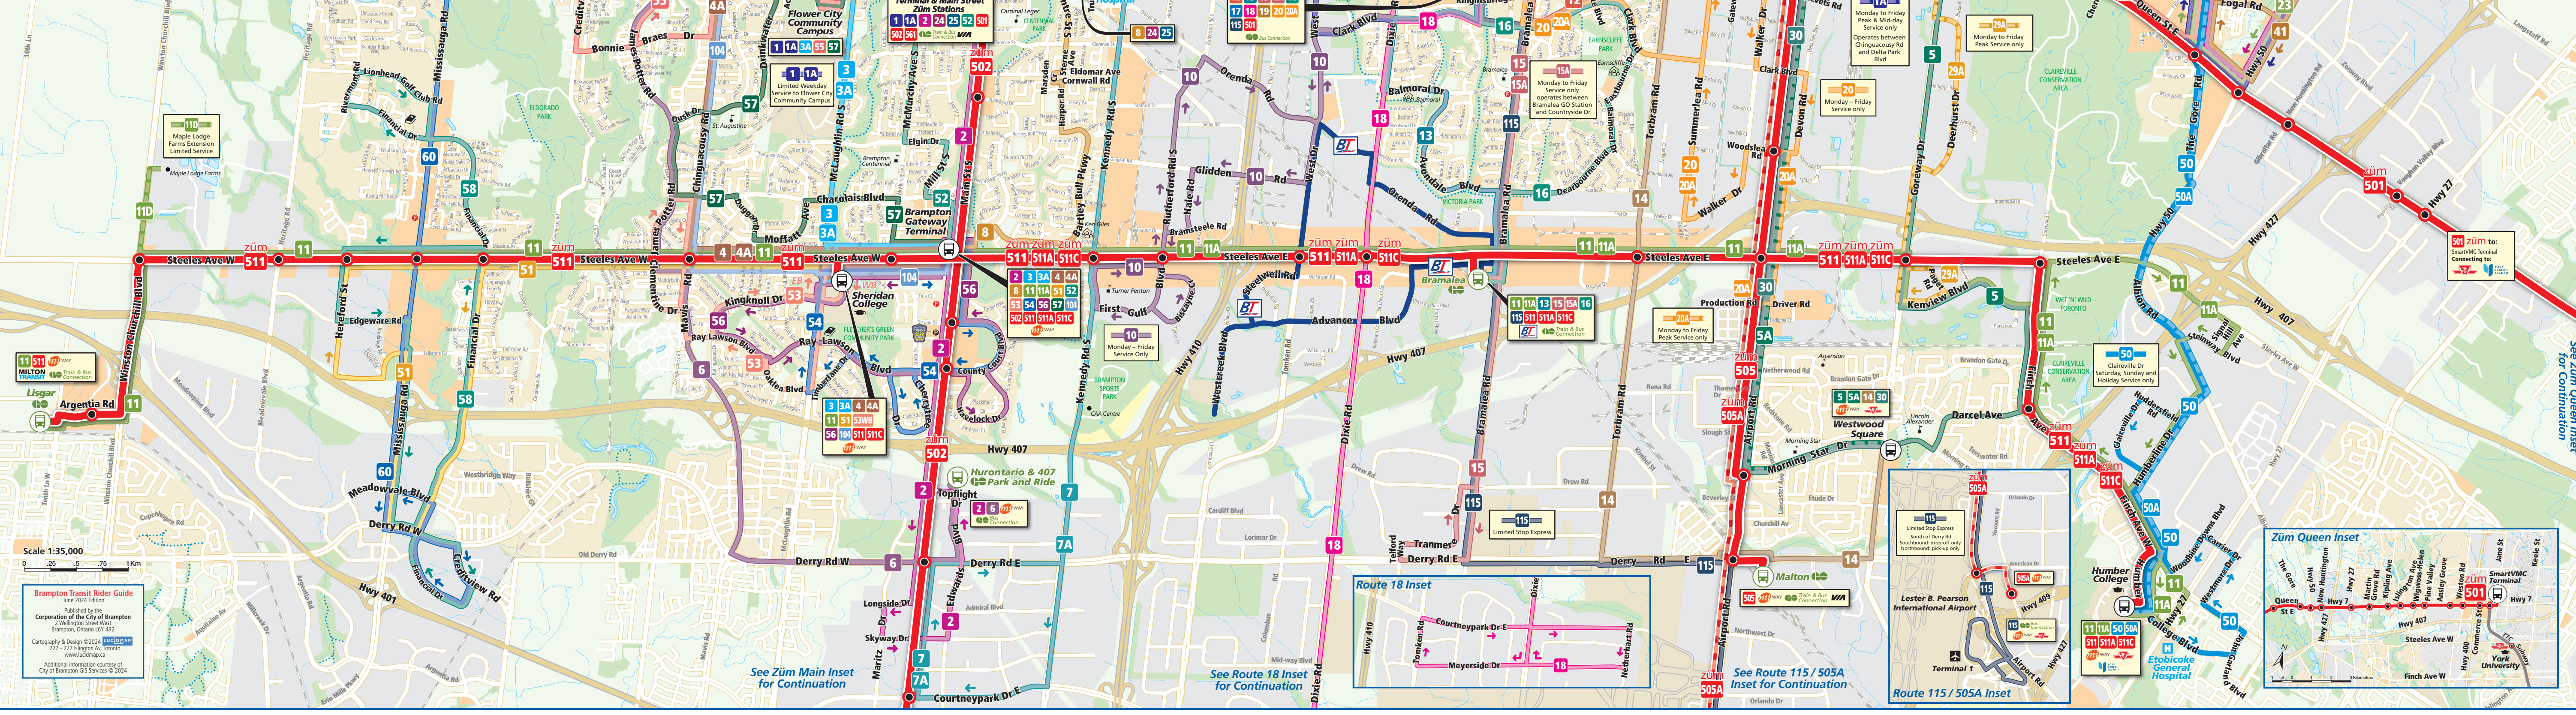

# Weekday Service Map

- ### Legend
- Züm Station Stops/Service
  - Brampton Transit Route
  - One Direction Only
  - Bus Terminal
  - Connections at Terminals to: M1Way, TTC, YRT, Milton Transit and GO Transit
  - Brampton Transit On-Demand
  - Other Transit Routes
  - GO Transit Terminal
  - Parkland
  - Recreation Trails
  - Industrial Areas
  - Shopping & Commercial Areas
  - Institutional Areas
  - College/University
  - Peel Police Station
  - Fire Station
  - Hospital
  - Recreation Centre
  - Library
  - Public Secondary Schools
  - Catholic Secondary Schools

### Züm Main Inset

Steeles Ave W  
Steeles Ave E  
Hwy 407  
Hwy 403

Scale 1:35,000

Brampton Transit Rider Guide  
June 2024 Edition  
Published by the Corporation of the City of Brampton  
2 Wellington Street West  
Brampton, Ontario L6Y 4R2  
Cartography & Design © 2024  
227 - 222 Wellington St. W.  
www.brampton.ca

### Route 18 Inset

Courtneypark Dr E  
Hwy 410

### Route 115 / 505A Inset

Terminal 1  
Hwy 407

See Bolton Inset for Continuation

See Züm Queen Inset for Continuation