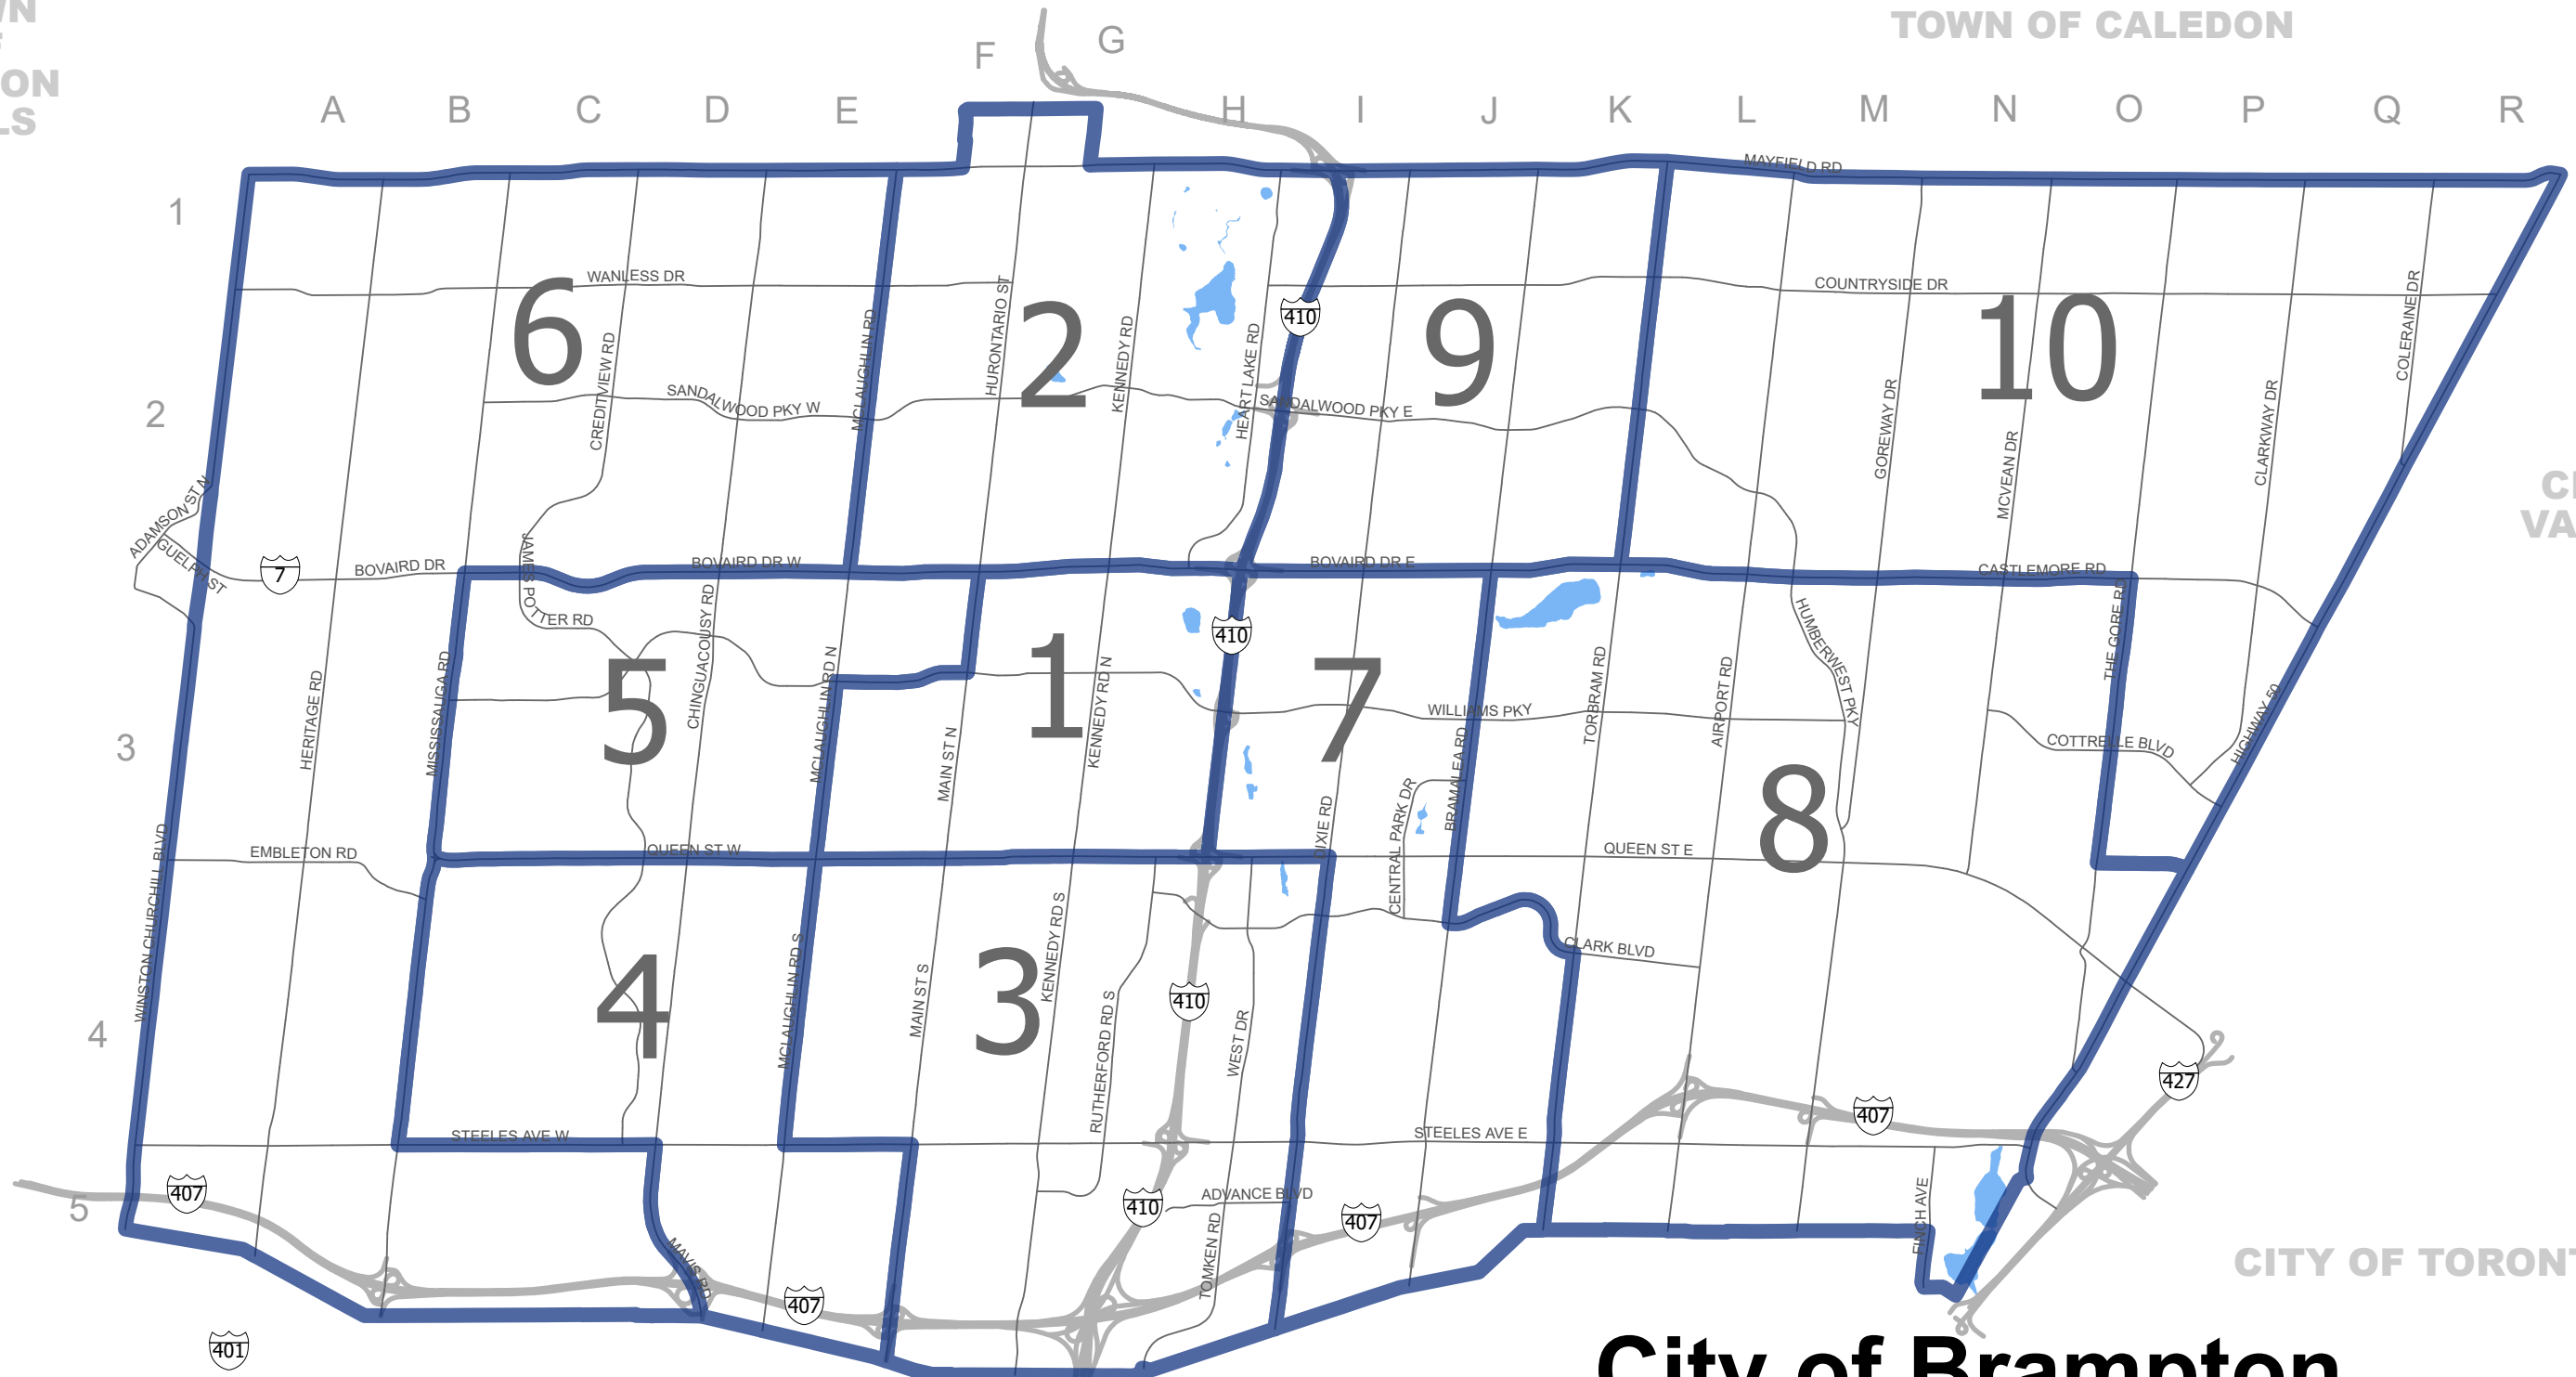

TOWN OF HALTON HILLS

TOWN OF CALEDON

CITY OF VAUGHAN

CITY OF TORONTO

CITY OF MISSISSAUGA

# City of Brampton Current Ward Boundaries

 Current Ward Boundaries

Date: 2024/10/22

Note: Please redraw the 10 wards on the map and email a picture or copy of your submission to [wbr@brampton.ca](mailto:wbr@brampton.ca). Please submit your drawing no later than November 20, 2024.