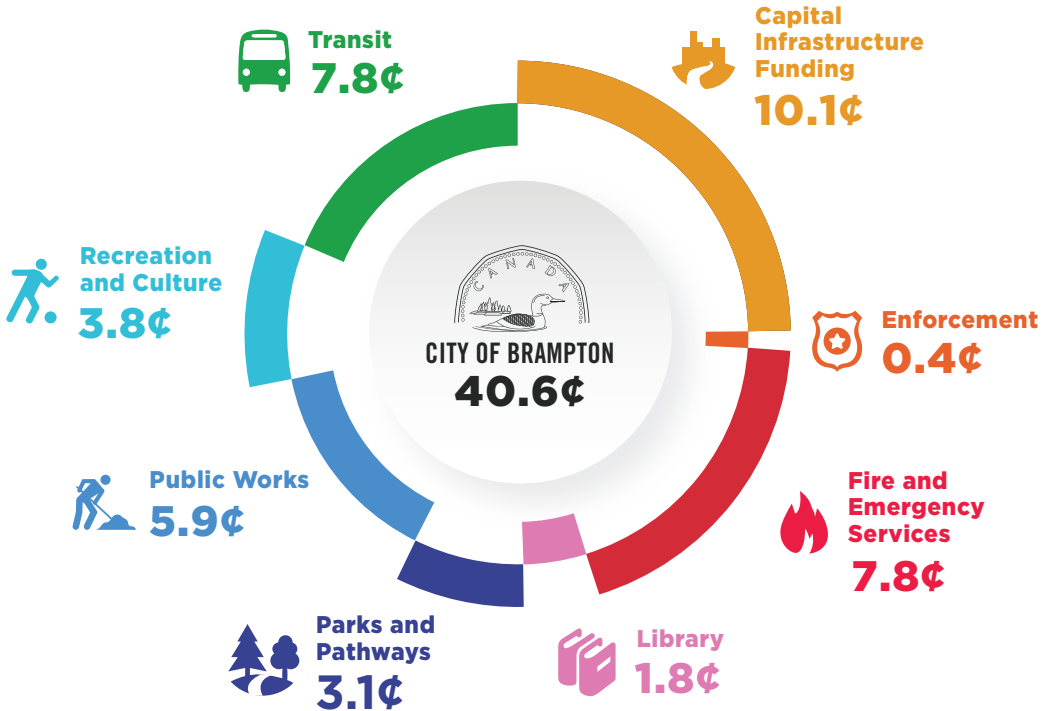

21.0 CENTS School Boards (Government Of Ontario)
38.4 CENTS Region Of Peel
40.6 CENTS City Of Brampton (Breakdown Below)

** Amounts and percentages may not add to totals due to rounding*